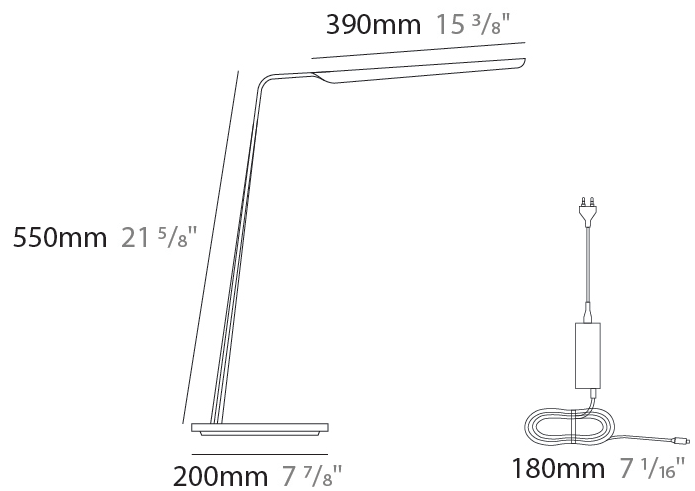

SWAN PORTABLE

D74008- -

base number
Color   Finish
Temperature   Options

1. To build a product code in our configurator select the specify button on the base model # product page
2. To build a manual product code on this datasheet choose from the options listed below in blue font and add the suffix to the base model #

GENERAL

Series: Swan
Brand: Tunto
Division: Design
Mounting Type: Portable
Mounting Location: Table
Subcategory: Table

PHYSICAL

Shape: Abstract
Length (mm): 390
Length (in): 15 ³/₈
Height (mm): 550
Height (in): 21 ⁵/₈
Light Distribution: Direct
Fixture Finish: [WAL / ASH / OAK / BLK / WHI](#)
Fixture Material: Wood
Cable Details: 180mm / 70.87" cord and plug

ELECTRICAL

Lamp Type: LED
Input Wattage (W): 20
Dimming: Touch Dimming
Driver Location: Inline Transformer Plug
Input Voltage (V): 120

LED

Color Temperature (°K): [2700 / 3000](#)
Max. Delivered Lumen (lm): 660 - 1090
CRI: >93 CRI
Lamp Life (hrs): 50000

OPTICAL

RATINGS AND CERTIFICATIONS

Certified By: Certified for North American Standards
IP rating: IP20

PROJECT
TYPE
SPECIFIER
QUANTITY
DATE