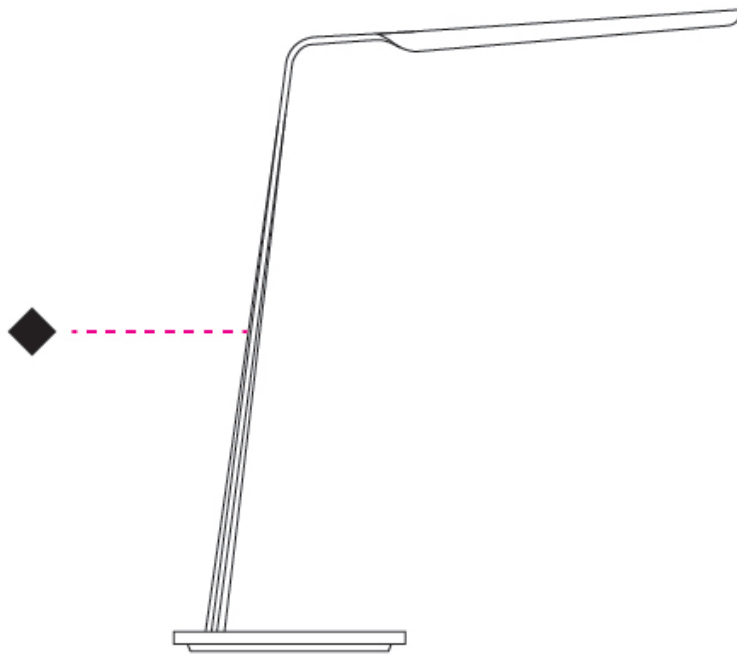

SWAN PORTABLE

D74008-

PROJECT

TYPE

SPECIFIER

QUANTITY

DATE

D