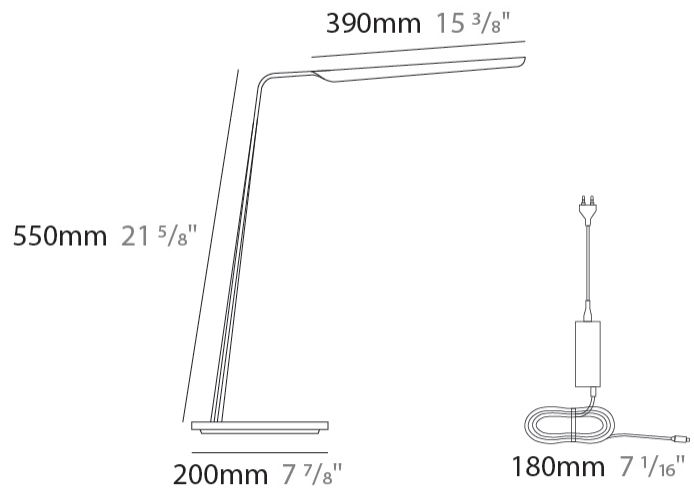

PROJECT	_____
TYPE	_____
SPECIFIER	_____
QUANTITY	_____
DATE	_____

SWAN PORTABLE

D74007- _____

base number   Color   Finish
                          Temperature   Options

1. To build a product code in our configurator select the specify button on the base model # product page
2. To build a manual product code on this datasheet choose from the options listed below in blue font and add the suffix to the base model #

GENERAL

Series: Swan
Brand: Tunto
Division: Design
Mounting Type: Portable
Mounting Location: Table
Subcategory: Task

PHYSICAL

Shape: Abstract
Length (mm): 390
Length (in): 15 ³/₈
Height (mm): 550
Height (in): 21 ⁵/₈
Light Distribution: Indirect
Fixture Finish: [WAL / OAK / BLK / WHI](#)
Holder Finish: White
Fixture Material: Wood

ELECTRICAL

Lamp Type: LED
Input Wattage (W): 14
Dimming: Touch Dimming
Driver Location: Inline Transformer Plug
Input Voltage (V): 120

LED

Color Temperature (°K): [2700 / 3000](#)
Max. Delivered Lumen (lm): 660
CRI: >93 CRI
Lamp Life (hrs): 50000

OPTICAL

RATINGS AND CERTIFICATIONS

Certified By: Certified for North American Standards
IP rating: IP20